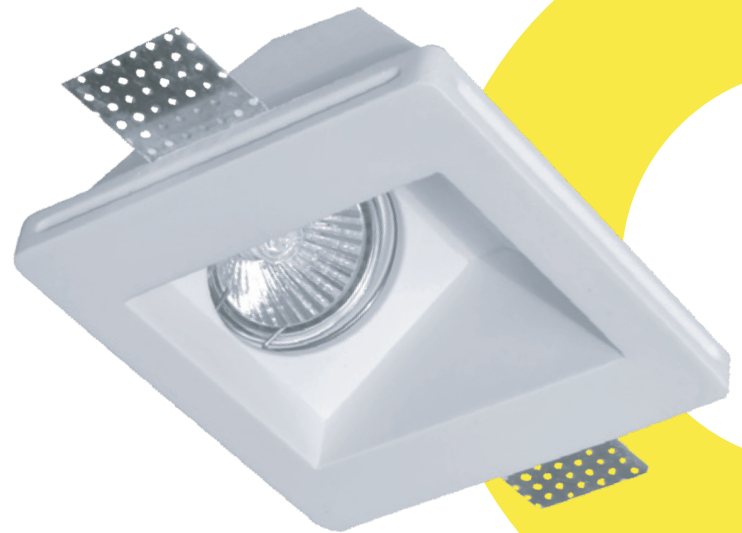

# MAVERICK SPOT LIGHT

TECHNICAL SHEET  
KL-SP00029

**KEYLIGHT**

SPAIN

PRODUCTOS DE ILUMINACION

## SPECIFICATIONS

Product Code	KL-SP00029
Power	GU10/MR16
Input	220-240V
Material	Gypsum
Dimensions	120mm*120mm*65mm
Cut-out	123mm*123mm